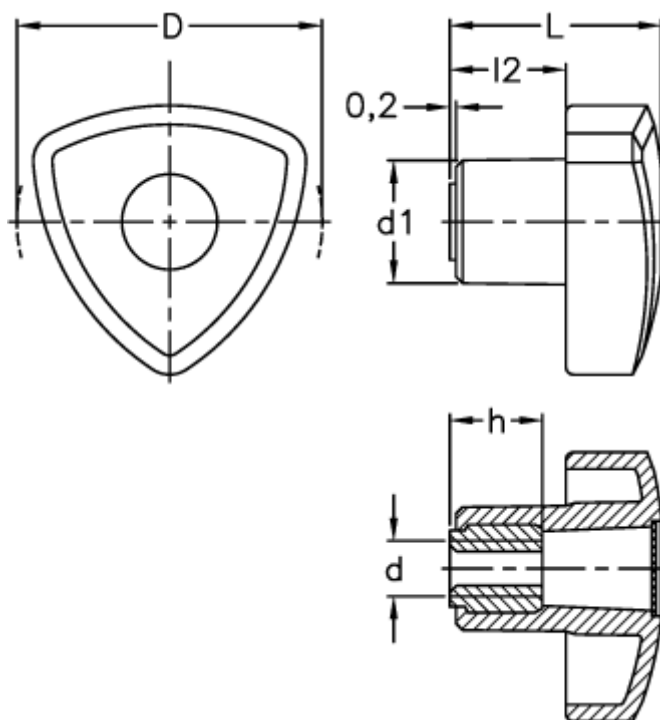

Article number: 2302083801

Description: E+G Lock knob
VTR.50 B-M8, black

Measures

d	= 50
d_1	= 19
$d\ 6H$	= M8
L	= 35
l_2	= 19